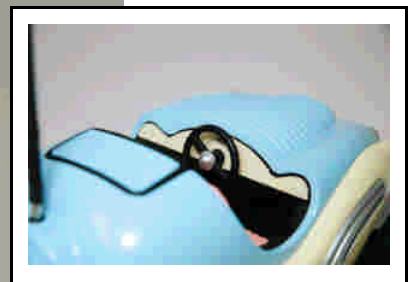

steepletone®

SBC1A

**ANALOGUE 'BUMPER CAR'
ALARM CLOCK RADIO**

GREAT SALES FEATURES

- ✓ Analogue 'Pop-up' Quartz Alarm Clock with Hour, Minute and Second Hands
- ✓ Novelty shape of a Fairground Bumper Car
- ✓ Mw/Fm Radio
- ✓ Wake to Progressive Bleeper Alarm with flashing LED lights or your favourite radio programme
- ✓ 5 second LED clock display illumination
- ✓ Flashing LEDs in 'Headlights', 'Tail lights' and top of Aerial
- ✓ Alarm with Snooze feature
- ✓ 4 colour combinations available
- ✓ Powered via 3 x 'AA' / 1.5V batteries (not supplied)
- ✓ 4.5v DC Adaptor socket for extended use (adaptor not supplied)

KEY FEATURE: ANALOGUE CLOCK WITH Mw/Fm RADIO

Colours Available: L BLUE/CREAM, D BLUE/CREAM, RED/BEIGE, L BLUE/PINK
Packaging: Full Colour Window Gift Box

Dimensions: Approx. 210 L x 130 W x 84/240* H mm
Export Carton Contains: 36 *Height incl. Aerial
E. & O. E.