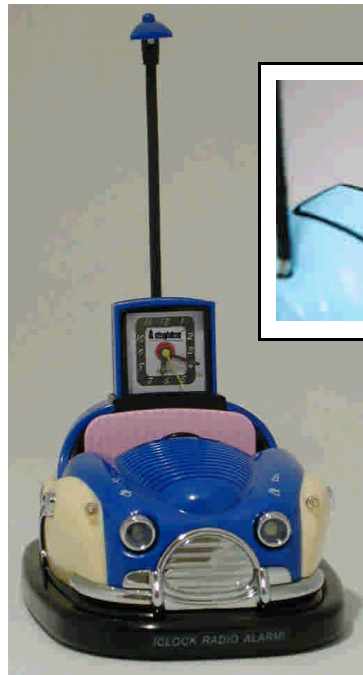

steepletone®

SBC1A

**ANALOGUE 'BUMPER CAR'
ALARM CLOCK RADIO**

GREAT SALES FEATURES

- ✓ Analogue 'Pop-up' Quartz Alarm Clock with Hour, Minute and Second Hands
- ✓ Novelty shape of a Fairground Bumper Car
- ✓ Mw/Fm Radio
- ✓ Wake to Progressive Bleeper Alarm with flashing LED lights or your favourite radio programme
- ✓ 5 second LED clock display illumination
- ✓ Flashing LEDs in 'Headlights', 'Tail lights' and top of Aerial
- ✓ Alarm with Snooze feature
- ✓ 4 colour combinations available
- ✓ Powered via 3 x 'AA' / 1.5V batteries (not supplied)
- ✓ 4.5v DC Adaptor socket for extended use (adaptor not supplied)

KEY FEATURE: ANALOGUE CLOCK WITH Mw/Fm RADIO

Colours Available: L BLUE/CREAM, D BLUE/CREAM, RED/BEIGE, L BLUE/PINK
Packaging: Full Colour Window Gift Box

Dimensions: Approx. 210 L x 130 W x 84/240* H mm
Export Carton Contains: 36 *Height incl. Aerial
E. & O. E.